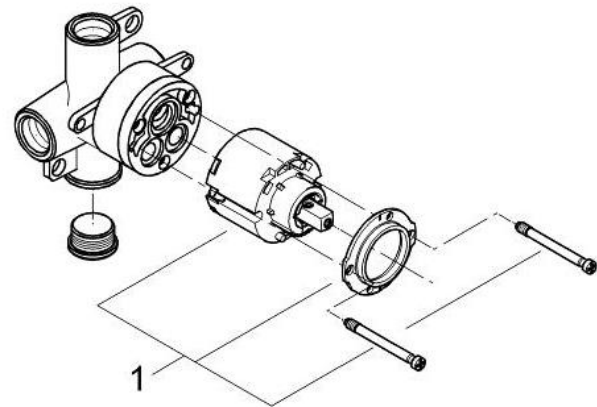

PROJECT		REF		REV	ITEM CODE	
LOCATION		DATE			PAGE	

SANITARY WARE SPECIFICATION SHEET

GROHE EURODISC COSMOPOLITAN

VERSATILE & MEANINGFUL

Confidence across the board. Eurodisc Cosmopolitan fittings stand out as a result of their superior styling and their extensive product range, all boasting the "Made in Germany" seal of quality. This collection allows you infinite creativity in your quest for a personalised bathroom. The sweeping lines of the washbasin faucet allow comfortable, splash-free hand-washing. Refreshingly elegant details and technical sophistication are also available for the shower and bath areas. Single-lever faucets, a complete shower system and a convenient shower caddy are just a few examples. Eurodisc Cosmopolitan turns your bathroom into a comfortable living zone.

Easy to clean thanks to the GROHE StarLight chrome coating

Just wipe the tap down with a dry cloth – the ultra smooth surface finish is scratch resistant and ensures a lasting luminous sheen. You'll save plenty of time cleaning while your tap always looks shiny and new.

GROHE SilkMove cartridge technology for smooth handling

This premium tap comes with a continuously variable water temperature and volume adjustment technology, ensuring effortless lever operation even after years of use.

Pos.-nr.	Prod. description	Order-nr.
1	Lever	46743000
2	Escutcheon	46904000
3	Cap	02693000
4	Temperature limiter	46308000*
5	Extension set	46191000*
6	Extension set	46343000*

Pos.-nr.	Prod. description	Order-nr.
1	Cartridge	46048000

* Optional accessories

Note:

* All information of the above is for the reference only. No prior notice is made if any changes.