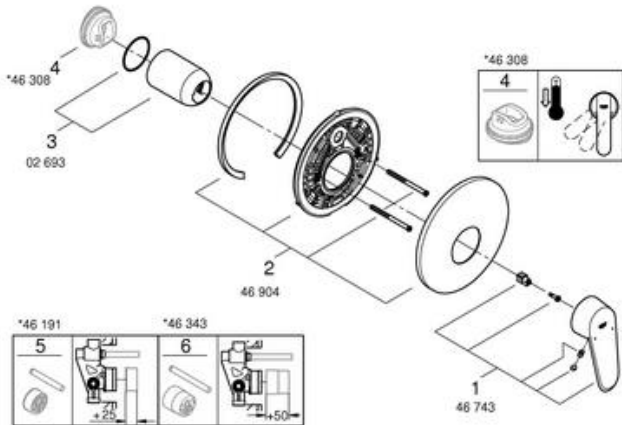

PROJECT		REF		REV	ITEM CODE	
LOCATION		DATE			PAGE	

SANITARY WARE SPECIFICATION SHEET

GROHE EURODISC COSMOPOLITAN

VERSATILE & MEANINGFUL

Confidence across the board. Eurodisc Cosmopolitan fittings stand out as a result of their superior styling and their extensive product range, all boasting the "Made in Germany" seal of quality. This collection allows you infinite creativity in your quest for a personalised bathroom. The sweeping lines of the washbasin faucet allow comfortable, splash-free hand-washing. Refreshingly elegant details and technical sophistication are also available for the shower and bath areas. Single-lever faucets, a complete shower system and a convenient shower caddy are just a few examples. Eurodisc Cosmopolitan turns your bathroom into a comfortable living zone.

Easy to clean thanks to the GROHE StarLight chrome coating

Just wipe the tap down with a dry cloth – the ultra smooth surface finish is scratch resistant and ensures a lasting luminous sheen. You'll save plenty of time cleaning while your tap always looks shiny and new.

GROHE SilkMove cartridge technology for smooth handling

This premium tap comes with a continuously variable water temperature and volume adjustment technology, ensuring effortless lever operation even after years of use.

Pos.-nr.	Prod. description	Order-nr.
1	Lever	46743000
2	Escutcheon	46904000
3	Cap	02693000
4	Temperature limiter	46308000*
5	Extension set	46191000*
6	Extension set	46343000*

Pos.-nr.	Prod. description	Order-nr.
1	Cartridge	46048000

* Optional accessories

Note:

* All information of the above is for the reference only. No prior notice is made if any changes.